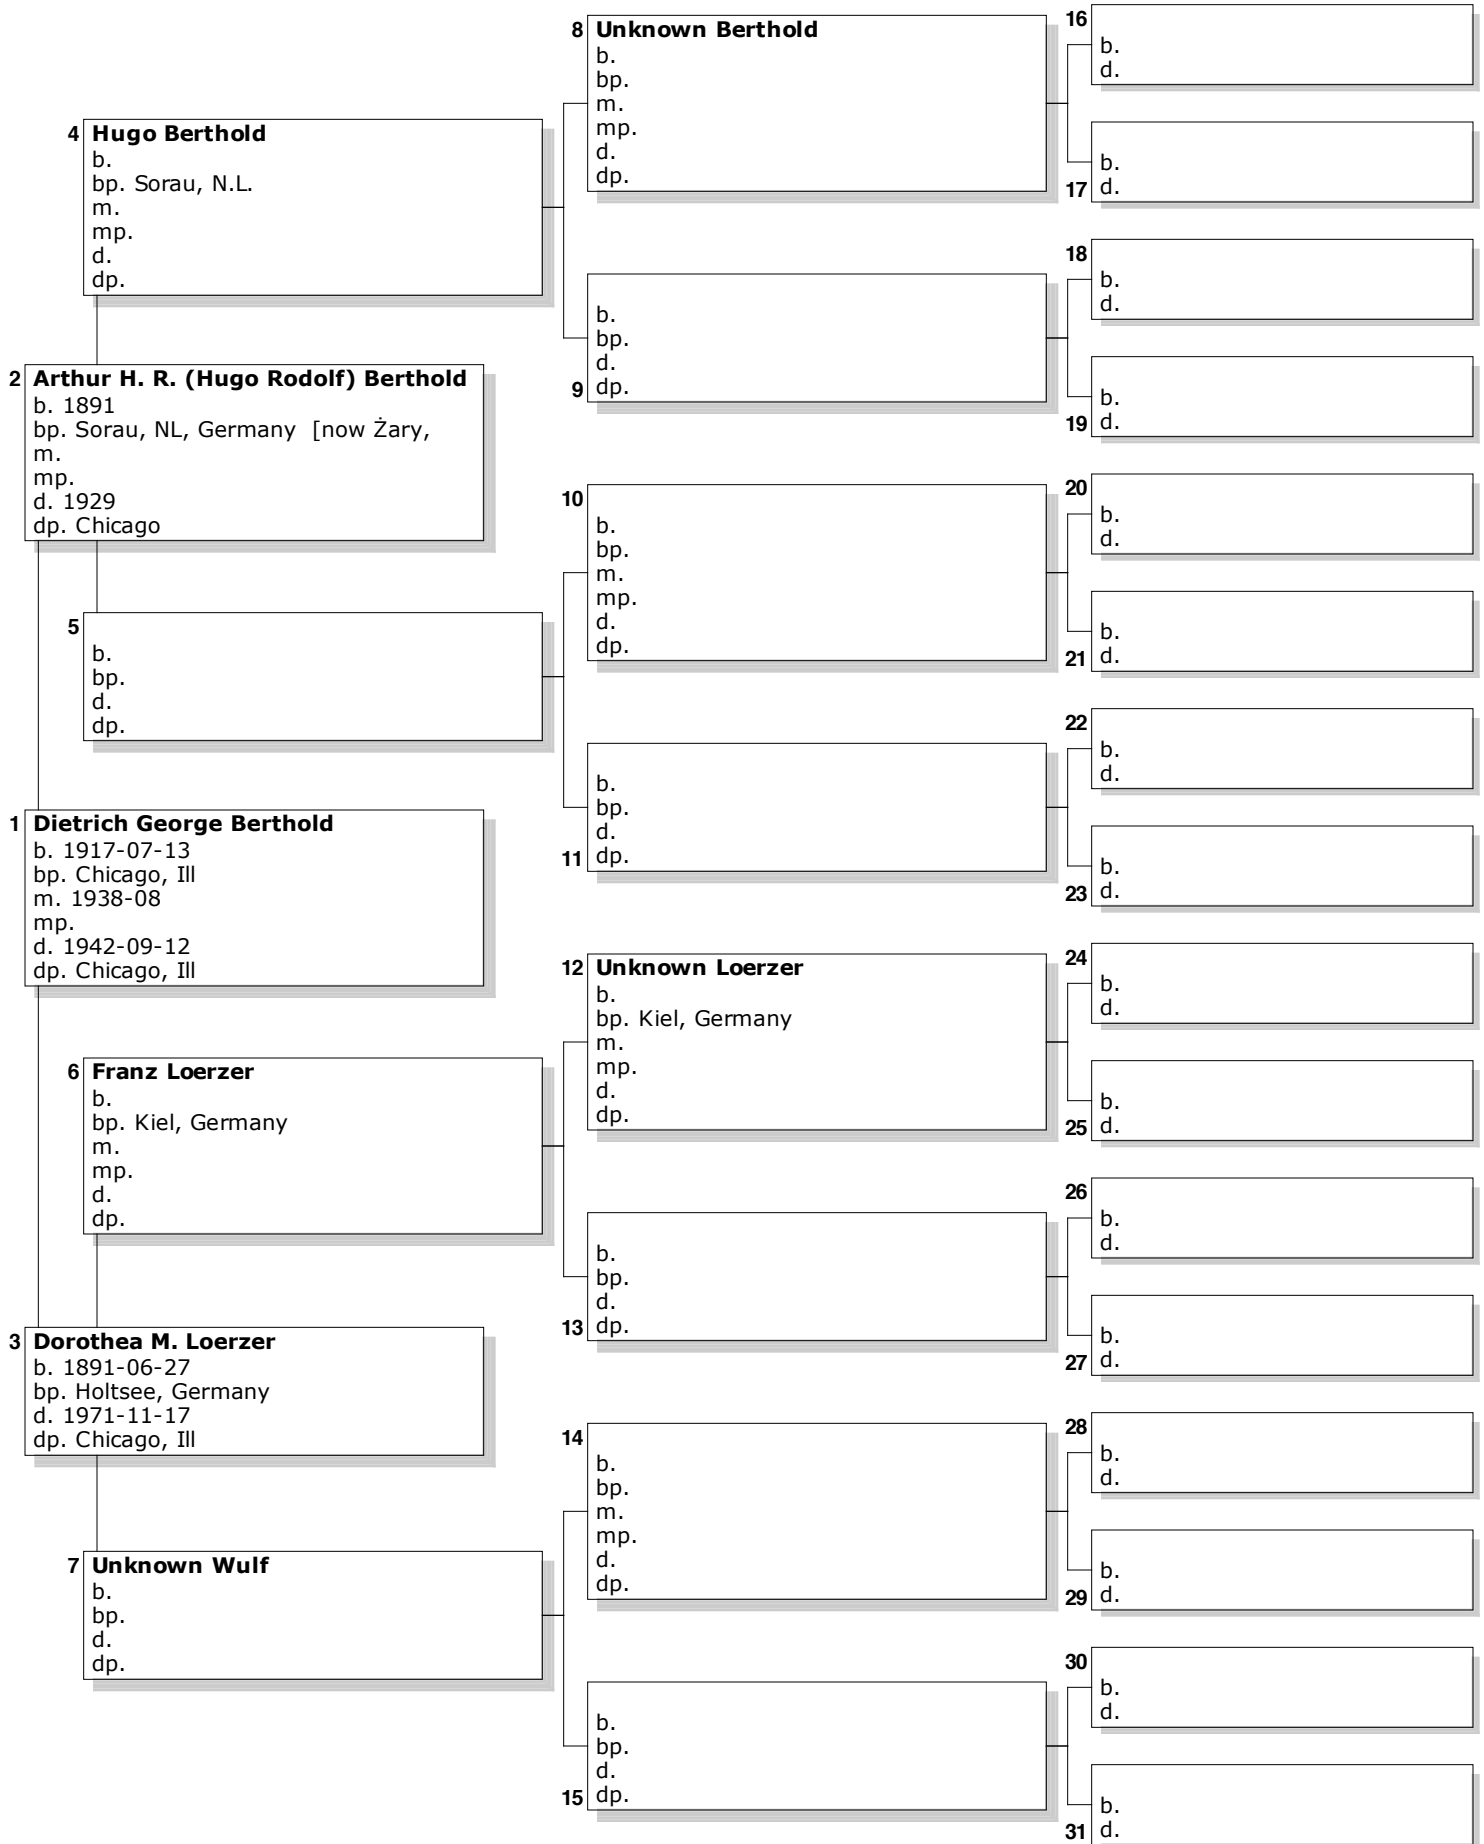

# Reuben B. (Jack) Frost's Ancestors

Chart #1

# Jean Elizabeth Timmons' Ancestors

Chart #1

# Dietrich George Berthold's Ancestors

Chart #1