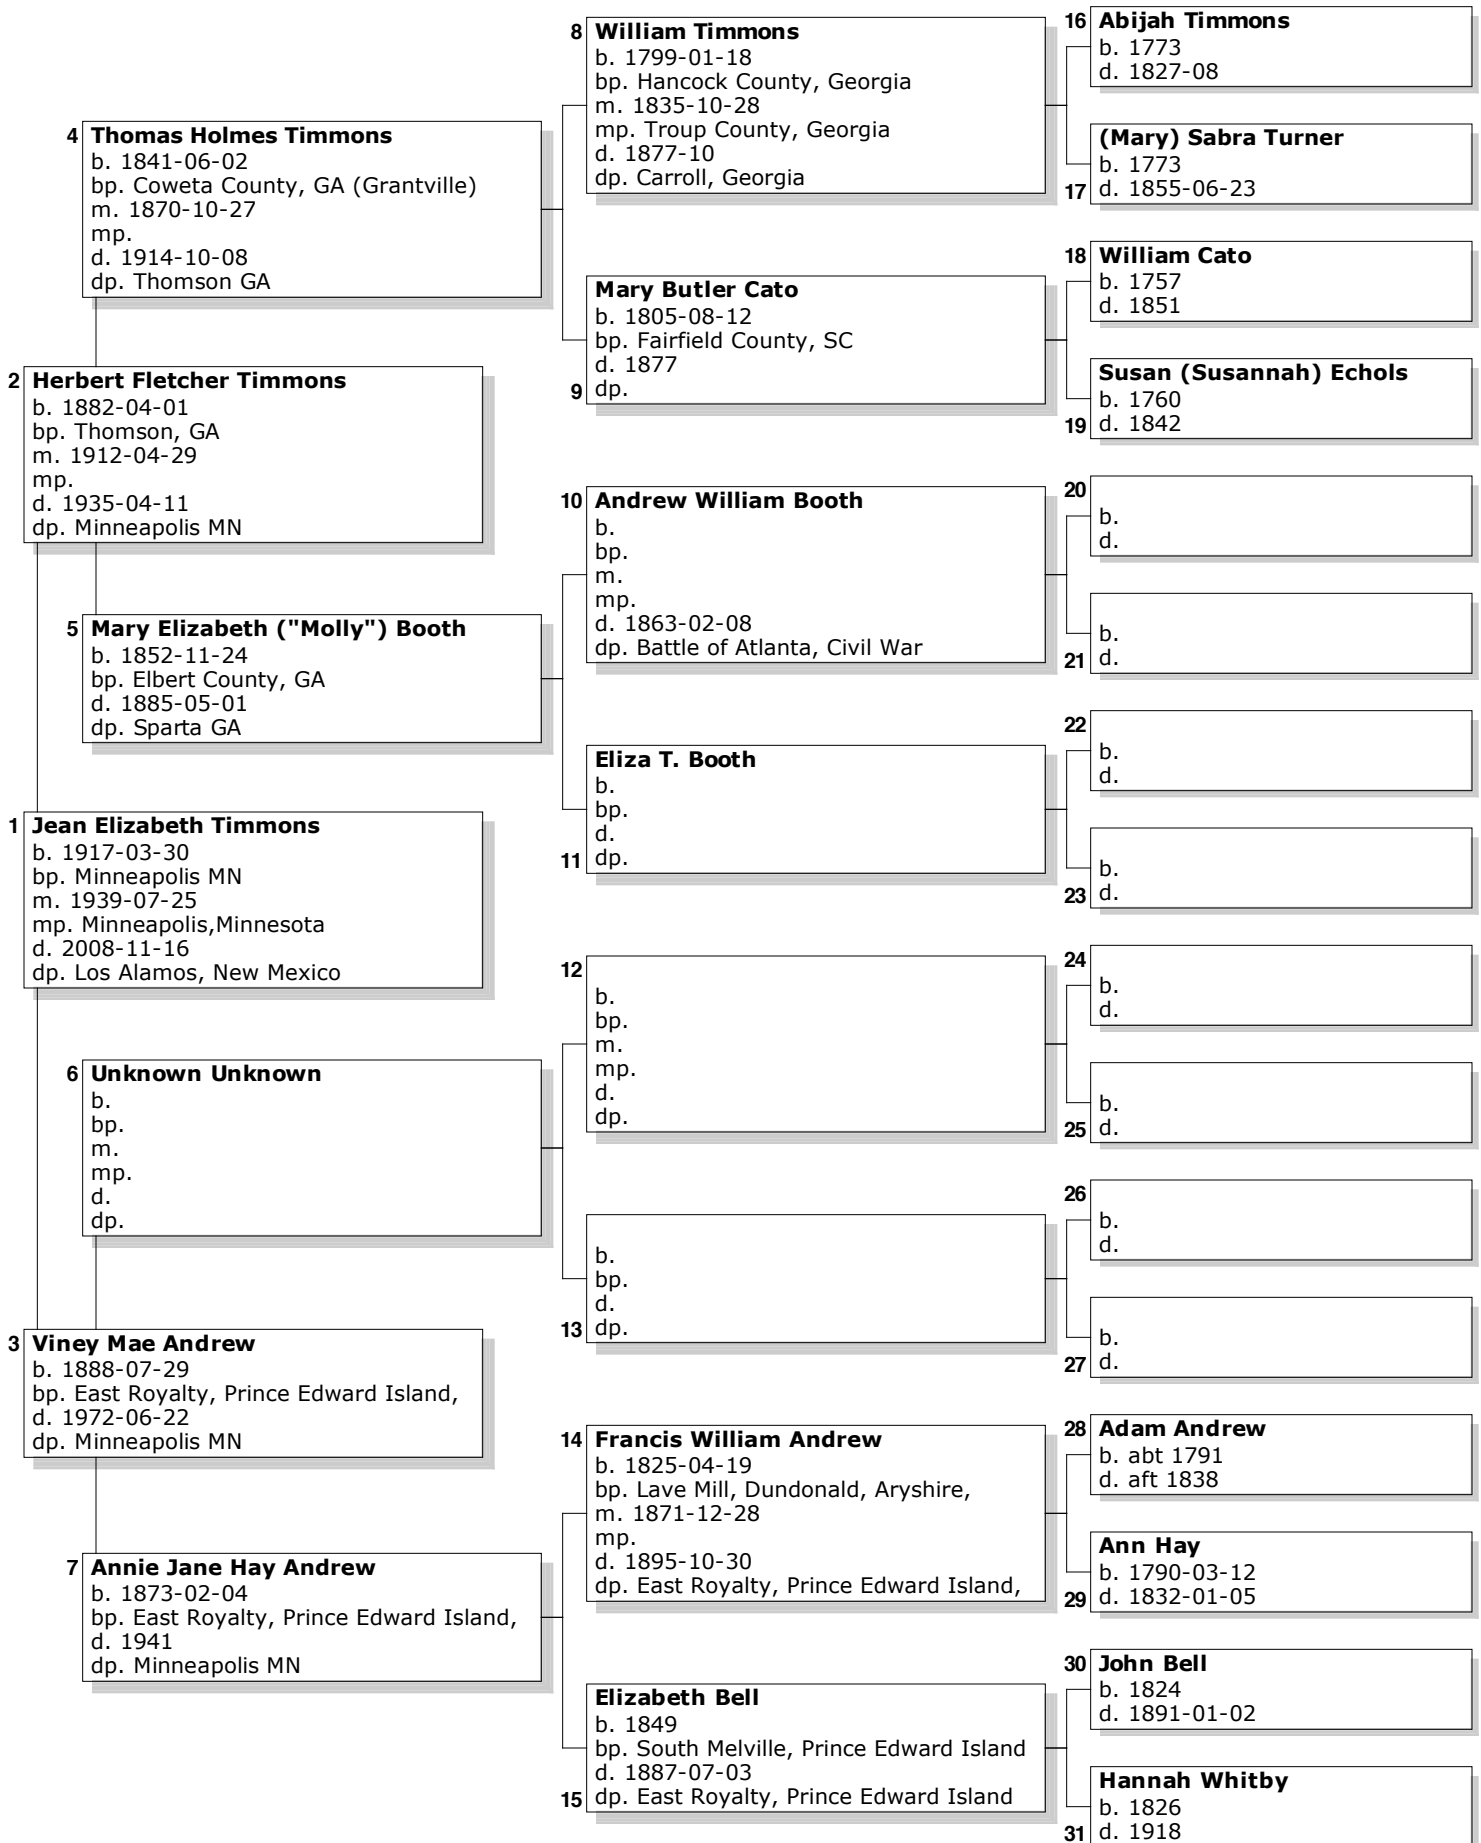

# Reuben B. (Jack) Frost's Ancestors

Chart #1

# Jean Elizabeth Timmons' Ancestors

Chart #1

# Dietrich George Berthold's Ancestors

Chart #1

# Margery C.L. Mayer's Ancestors

Chart #1