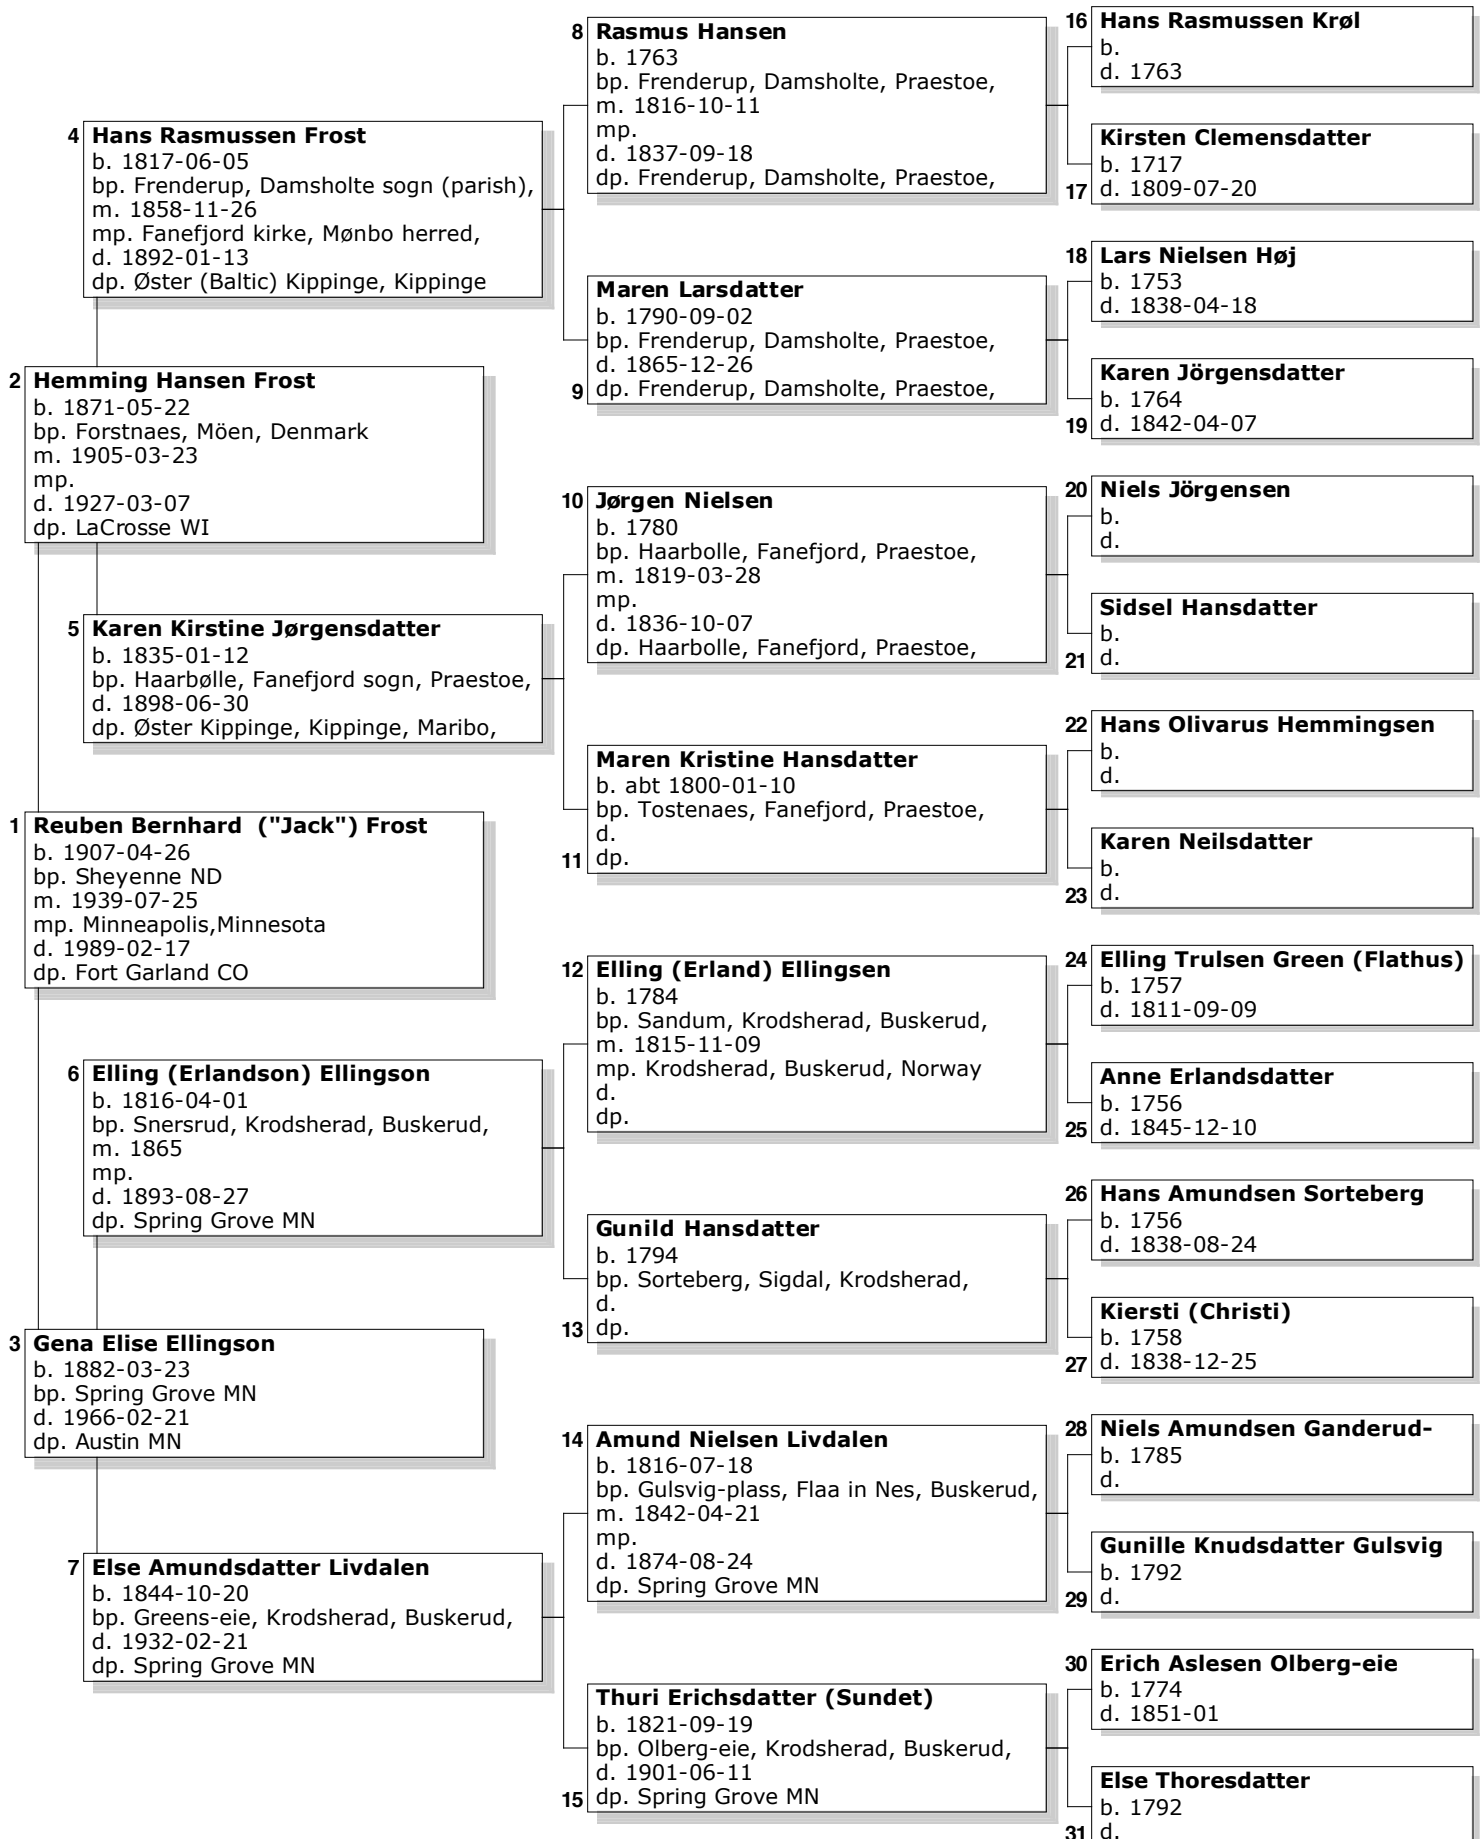

# Reuben B. (Jack) Frost's Ancestors

Chart #1

# Jean Elizabeth Timmons' Ancestors

Chart #1

# Dietrich George Berthold's Ancestors

Chart #1

# Margery C.L. Mayer's Ancestors

Chart #1